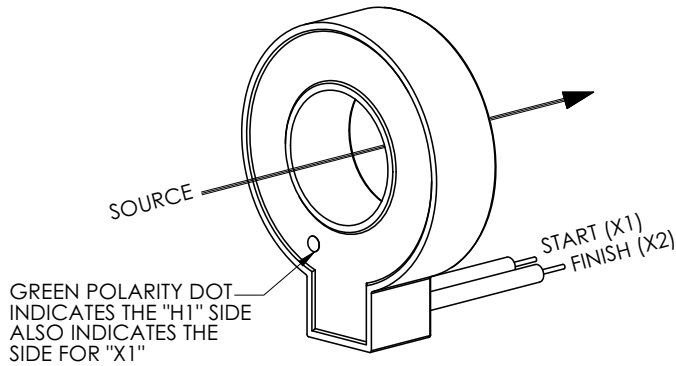

# Polarity CR8300 & CR8400 Series

GREEN POLARITY DOT  
INDICATES THE "H1" SIDE  
ALSO INDICATES THE  
SIDE FOR "X1"

CR8300 Series Current Transformers

GREEN POLARITY DOT  
INDICATES THE "H1" SIDE  
ALSO INDICATES THE  
SIDE FOR "X1"